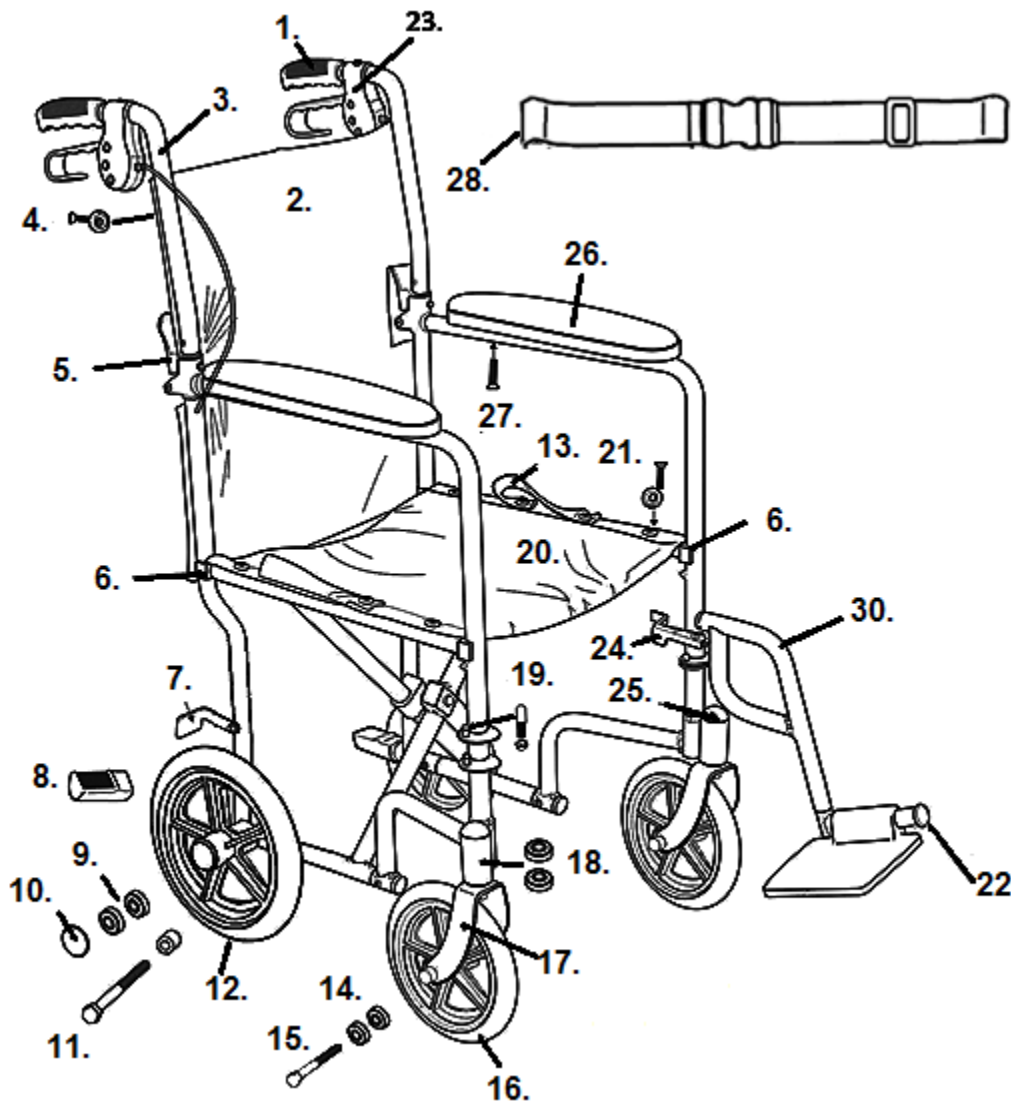

## LIGHTWEIGHT EXPEDITION TRANSPORT CHAIR (EXP19LT)

- |   |   |
|---|---|
| 1. Handgrip- STDS871                            | 16. Caster- STDS5D5515                          |
| 2. Back Upholstery- STDS5D5501                  | 17. Fork Blue- STDS5D5516                       |
| 3. Push Handle Blue- STDS5D5502                 | Fork Red- STDS5D5517                            |
| Push Handle Red- STDS5D5503                     | 18. Fork Stem Bearings (2 ea)- STDS5D5518       |
| 4. Back Upholstery Hardware (10 ea)- STDS5D5504 | 19. Hanger Pins (4 ea)- STDS5D1069              |
| 5. Folding Cane Hinge- STDS5D0914               | 20. Seat Upholstery- STDS3J0929                 |
| 6. Seat Rail Guide- STDS1070                    | 21. Seat Upholstery Hardware (8 ea)- STDS5D5519 |
| 7. Wheel Brake Left- STDS5D5505                 | 22. Footrest Bumper- STDS1026                   |
| Wheel Brake Right- STDS5D5506                   | 23. Hand Brake & Cable- STDS5D5520              |
| 8. Tipping Sleeve- STDS4020                     | 24. Release Lever Left- STDS3J091L              |
| 9. Rear Wheel Bearings (2 ea)- STDS5D5507       | Release Lever Right- STDS3J091R                 |
| 10. Hub Cap- STDS5D5508                         | 25. Dust Cap- STDS1051                          |
| 11. Rear Axle & Sleeve- STDS5D5509              | 26. Armrest Pad- STDSFLVB                       |
| 12. Rear Wheel - STDS5D5510                     | 27. Arm Screw- STDS002001                       |
| 13. Upholstery Strap- STDS3J4504                | 28. Seat Belt- STDS850-PB                       |
| 14. Caster Bearings (2 ea)- STDS5D5513          | 29. Footrest Blue (pr)- EXPLTSF-BL              |
| 15. Caster Axle- STDS5D5514                     | Footrest Red (pr)- EXPLTSF-RD                   |